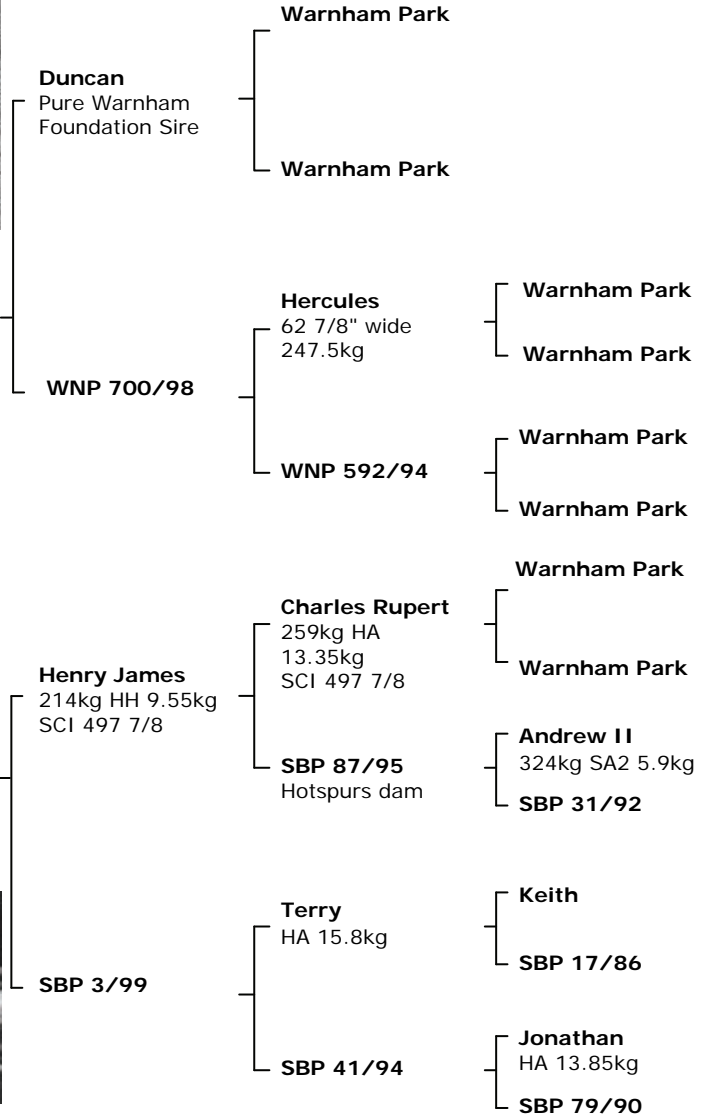

Tag 9013
Pure Warnham rising 1 yr daughter of Mountbatten

7

P 63

Price: $2,200

Purchaser:

Weaning Wt 12/2: 47kg

Recent Wt 12/5: 61kg

Sale Day Wt:

Comment: Mountbatten, sire of Prince Philip (SCI 544 @ 5yrs) over Henry James, sire of Henry VIII (HA 15.98kg SCI 509 @ 5yrs). Exceptional heritability for this young hind to pass on to her progeny! Great dual purpose genetics too with Mountbatten being one of our most heritable sires for high scoring trophy antler and Henry James has a reputation for leaving heavy beamed antler.