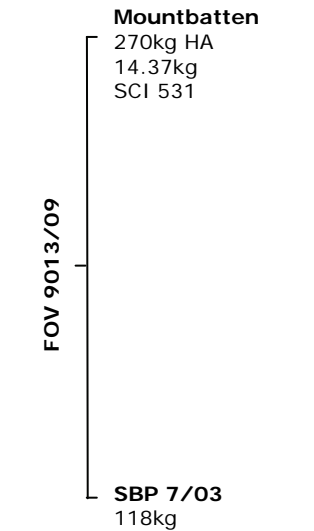

Tag 9013
Pure Warnham rising 1 yr daughter of Mountbatten

7

P 63

Price: $2,200

Purchaser:

Weaning Wt 12/2: 47kg

Recent Wt 12/5: 61kg

Sale Day Wt:

Comment: Mountbatten, sire of Prince Philip (SCI 544 @ 5yrs) over Henry James, sire of Henry VIII (HA 15.98kg SCI 509 @ 5yrs). Exceptional heritability for this young hind to pass on to her progeny! Great dual purpose genetics too with Mountbatten being one of our most heritable sires for high scoring trophy antler and Henry James has a reputation for leaving heavy beamed antler.