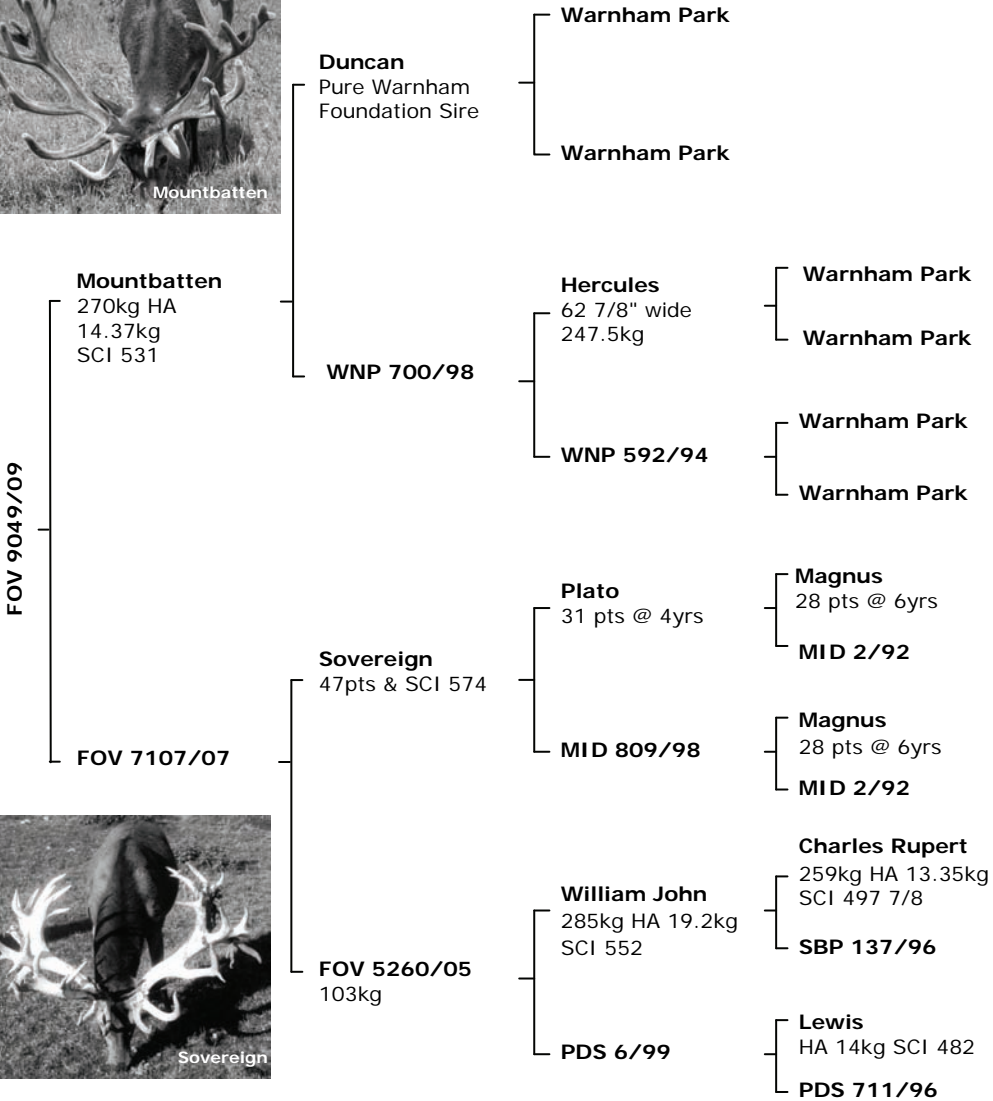

Tag 9049
Pure English rising 1yr daughter of Mountbatten

9

P 65

Price: $2,000

Purchaser:

Weaning Wt 12/2: 48kg

Recent Wt 12/5: 62kg

Sale Day Wt:

Comment: Sadly we lost Mountbatten during the rut last year but we were very fortunate that he had served his donor hinds and so we still have his progeny coming through. He is the sire of Prince Philip (SCI 544 @ 5yr) and also Alan Stewart's Foveaux and so we know him to be very heritable. Here we have matched him to Sovereign's strong wide antler and with William John and the very heritable Lewis (dam sire of Prince Philip) on the bottom line, we can expect some impressive stag progeny from this young hind as she matures